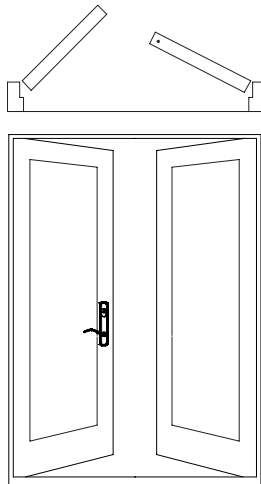

CENTER HINGED PATIO DOORS

Dimensional Data

Rough Opening:

6'-0"x6'-8"

Unit Dimension:

5'-11¹/₄"x6'-7¹/₂"

Glass Size:

26"x64"

Handing viewed from Exterior

P=Passive

S=Stationary

L=Hinge at Left Side

R=Hinge at Right Side

DFP 6/0x6/8 SL

Stationary/Left, Left Hand In-Swing, White/White, 4⁹/₁₆" Composite Frame, Low-E Argon Glass, 3-Point Lock, Satin Nickel Royal Hardware, Sliding Screen

Dimensional Data

Rough Opening:

6'-0"x6'-8"

Unit Dimension:

5'-11¹/₄"x6'-7¹/₂"

Glass Size:

26"x64"

Handing viewed from Exterior

VENTED SIDELITE PATIO DOORS

Dimensional Data

Rough Opening:

5'-10³/₄"x6'-8"

Unit Dimension:

5'-10"x6'-7¹/₂"

Glass Size:

26"& 9"x64"