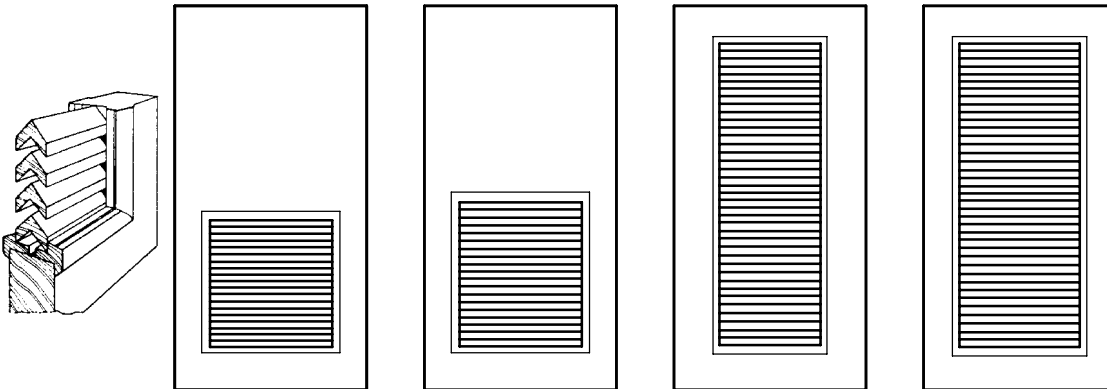

MIDWEST JOBBERS Inc.
630.584.5550 FAX 630.584.5580
TOLL FREE 800.323.4718

FLUSH DOOR LITES & INSERTS

LOUVER INSERTS

	VS-2624	VS-2824	VS-2064	VS-2264
Hardwood	26"x24"	28"x24"	20"x64"	22"x64"
Frames	1³/₈" Only	1³/₈" Only	1³/₈" Only	1³/₈" Only
Louver	$161.80	$167.24	$262.08	$268.64
Installed	181.00	186.44	281.28	287.84

Please add the installed insert price to the flush door of your choice.

Please Note: No warranty for exterior use.