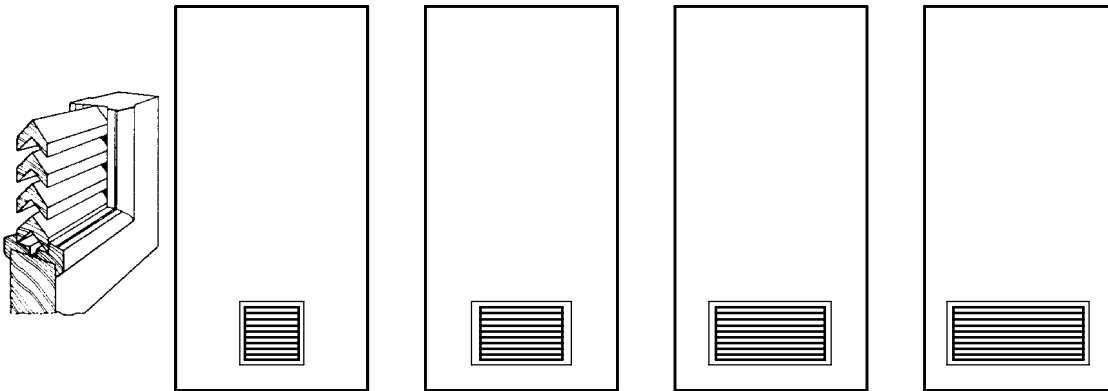

Please Note: No warranty for exterior use.

FLUSH DOOR LITES & INSERTS

MIDWEST JOBBERS Inc.
630.584.5550 FAX 630.584.5580
TOLL FREE 800.323.4718

LOUVER INSERTS

	VS-1212	VS-1612	VS-2012	VS-2412
Hardwood	12"x12"	16"x12"	20"x12"	24"x12"
Frames	1 ³ / ₈ " or 1 ³ / ₄ "	1 ³ / ₈ " or 1 ³ / ₄ "	1 ³ / ₈ " or 1 ³ / ₄ "	1 ³ / ₈ " or 1 ³ / ₄ "
Louver	\$50.46	\$65.80	\$84.96	\$102.52
Installed	69.66	85.00	104.16	121.72