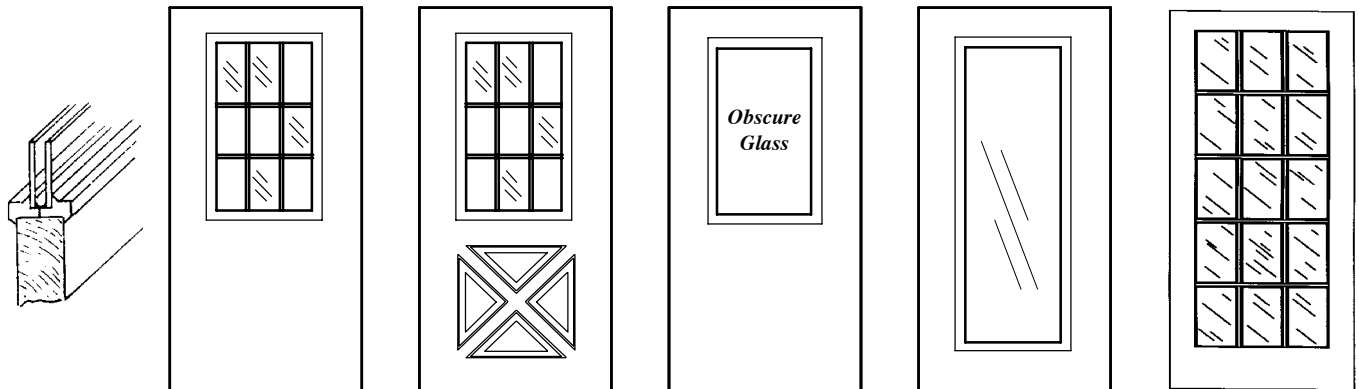

Please add the installed insert price to the flush door of your choice.

	CD349-IG	CD350-IG	CD353-IG	CD351-IG	CD352-IG
Hardwood	22"x36" 9-Lite	22"x36" With Plants	22"x36"	22"x64"	22"x64" 15-Lite
Frames	$\frac{1}{2}$ " Insulated Glass	$\frac{1}{2}$ " Insulated Glass Plants One Side	$\frac{1}{2}$ " Obscure Insulated Glass	$\frac{1}{2}$ " Insulated Glass	$\frac{1}{2}$ " Insulated Glass
	$1\frac{3}{4}$ " ONLY	$1\frac{3}{4}$ " ONLY	$1\frac{3}{4}$ " ONLY	$1\frac{3}{4}$ " ONLY	$1\frac{3}{4}$ " ONLY
Lite Only	\$183.68	\$278.40 w/plants	\$274.62	\$239.80	\$302.04
Installed	202.88	327.88	293.82	259.00	321.24