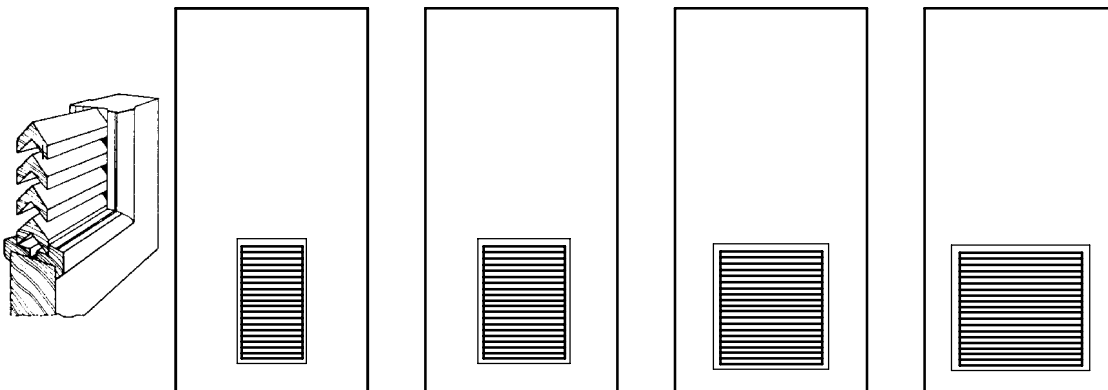

Please Note: No warranty for exterior use.

FLUSH DOOR LITES & INSERTS

MIDWEST JOBBERS Inc.
630.584.5550 FAX 630.584.5580
TOLL FREE 800.323.4718

LOUVER INSERTS

	VS-1212	VS-1612	VS-2012	VS-2412
Hardwood	12"x12"	16"x12"	20"x12"	24"x12"
Frames	1 ³ / ₈ " or 1 ³ / ₄ "	1 ³ / ₈ " or 1 ³ / ₄ "	1 ³ / ₈ " or 1 ³ / ₄ "	1 ³ / ₈ " or 1 ³ / ₄ "
Louver	\$50.46	\$65.80	\$84.96	\$102.52
Installed	69.66	85.00	104.16	121.72

Please add the installed insert price to the flush door of your choice.

	VS-1224	VS-1624	VS-2024	VS-2424
Hardwood	12"x24"	16"x24"	20"x24"	24"x24"
Frames	1 ³ / ₈ " Only	1 ³ / ₈ " Only	1 ³ / ₈ " Only	1 ³ / ₈ " or 1 ³ / ₄ "
Louver	\$87.16	\$103.80	\$131.88	\$148.00
Installed	106.36	123.00	151.08	167.20