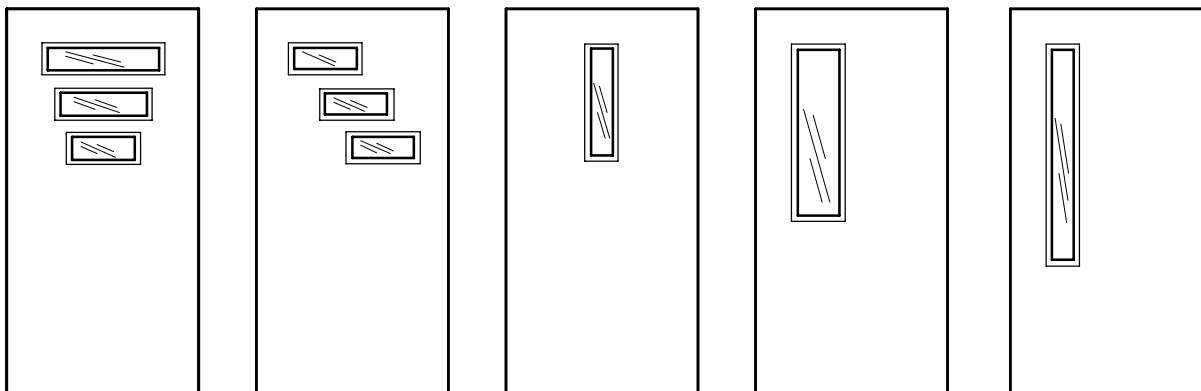

CD35	CD36	CD37	CD38	CD39
Hardwood Frames	1-4"x12", 18", 24" <i>1/8" Tempered Glass</i> 1^{3/4}" ONLY	3-4"x12" <i>1/8" Tempered Glass</i> 1^{3/4}" ONLY	4"x24" <i>1/8" Tempered Glass</i> 1^{3/4}" ONLY	6"x30" <i>1/8" Tempered Glass</i> 1^{3/4}" ONLY	4"x48" <i>1/8" Tempered Glass</i> 1^{3/4}" ONLY
Lite Only	$75.60	$63.36	$29.72	$49.44	$49.44
Installed	109.22	96.96	48.92	68.64	68.64

Please Note: No warranty for exterior use.