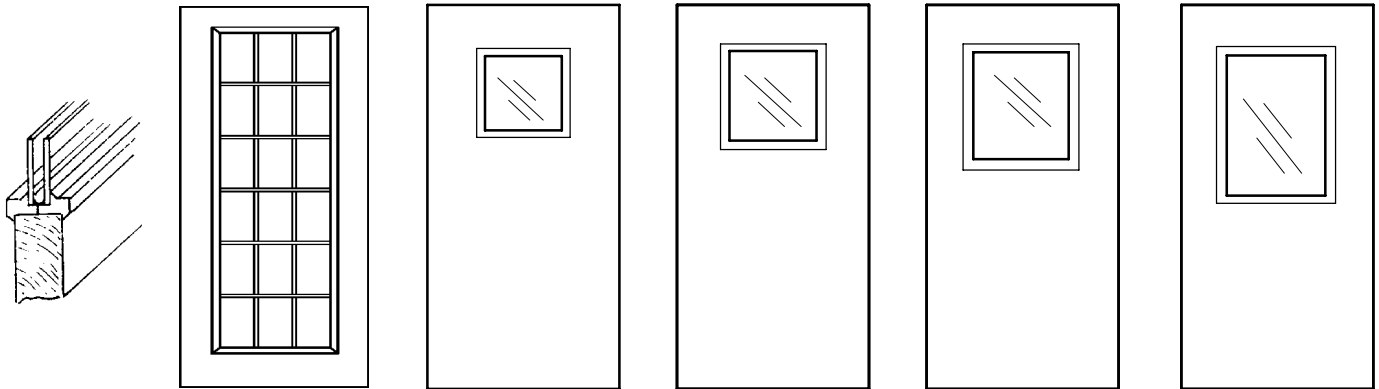

FLUSH DOOR LITES & INSERTS

MIDWEST JOBBERS Inc.
630.584.5550 FAX 630.584.5580
TOLL FREE 800.323.4718

	CD40	CD345-IG	CD347-IG	CD346-IG	CD348-IG
Hardwood	22"x80" 18-Lite	10"x10"	16"x16"	20"x24"	24"x30"
Frames	$\frac{1}{8}$" Tempered Glass	$\frac{1}{2}$" Insulated Glass	$\frac{1}{2}$" Insulated Glass	$\frac{1}{2}$" Insulated Glass	$\frac{1}{2}$" Insulated Glass
	$1\frac{3}{8}$" x 8/0 ONLY	$1\frac{3}{4}$" ONLY	$1\frac{3}{4}$" ONLY	$1\frac{3}{4}$" ONLY	$1\frac{3}{4}$" ONLY
Lite Only	$506.14	$45.06	$64.00	93.88	$120.92
Installed	525.34	64.26	83.20	113.08	140.12

Please add the installed insert price to the flush door of your choice.